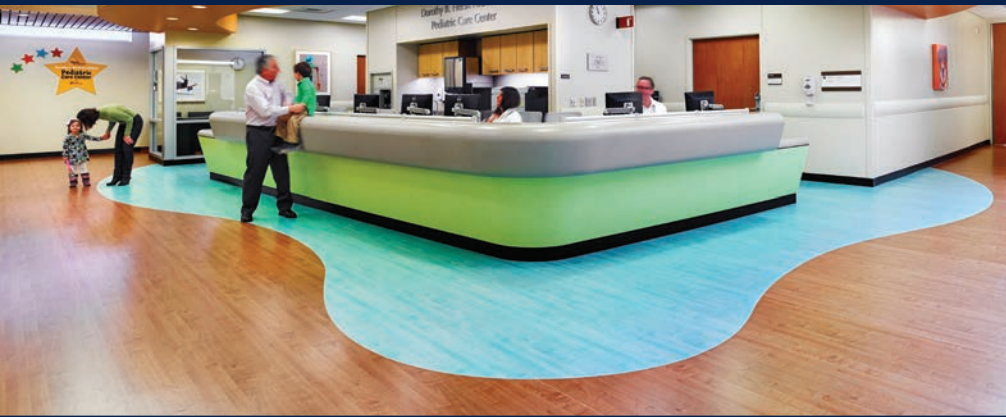

W7452
Maple Syrup

W7453
Prairie

W7455
Nutshell

W7456
Quail Eggs

W7457
Buckwheat

W7458
Briar Root

W7459
Bark Dust

LONSEAL, INC.

928 E. 238TH STREET, CARSON, CA, 90745

310.830.7111

WWW.LONSEAL.COM

Printing limitations may not represent the true color of the product. If color match is critical, please call us to request a sample. For the most up-to-date color choices, go to LONSEAL.COM.