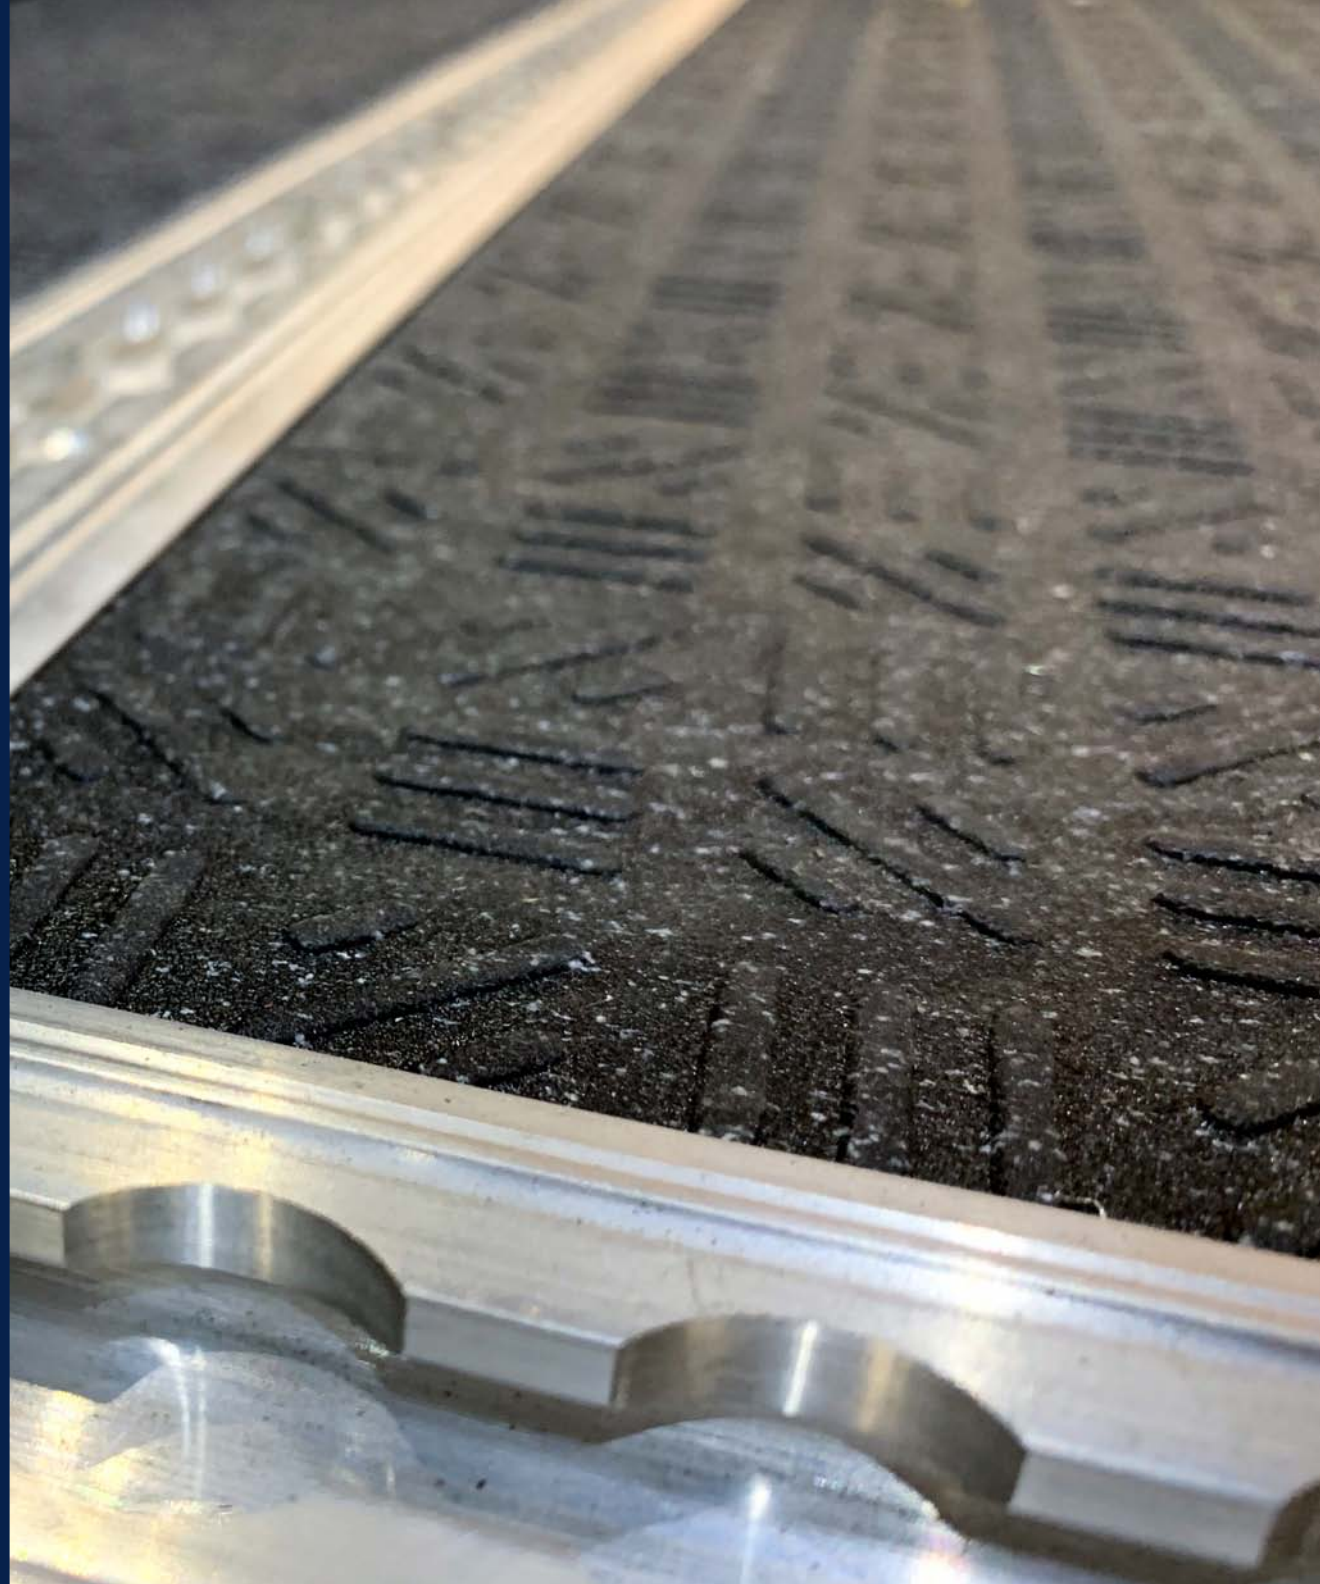

LONSEAL®

FLOORING

LONRIDGE®

Exclusively in 8 ft. Widths

Boasting a unique cross-hatch embossing design, LONRIDGE has all the slip resistance an interior or semi-exterior surface needs while also providing a neutral color palette with a dusting of speckles that help mask dirt.

FEATURES *(data shown is nominal):*

- Roll Width: 8 ft. (2.44 m)
- Roll Length: 60 ft. (18.3 m)
- Overall Thickness: 0.100 in. (2.5 mm)
- Wear Layer Thickness: 0.032 in. (0.8 mm)
- Weight: 0.6 lbs./sq. ft. (2.8 kg/m²)

MEETS FMVSS 302:

CFR 49 §571.302 Flammability of Interior Materials

EXCLUSIVE LONSEAL FORMULATIONS:

GreenAir®

⚠ WARNING: Cancer and Reproductive Harm-
www.P65Warnings.ca.gov