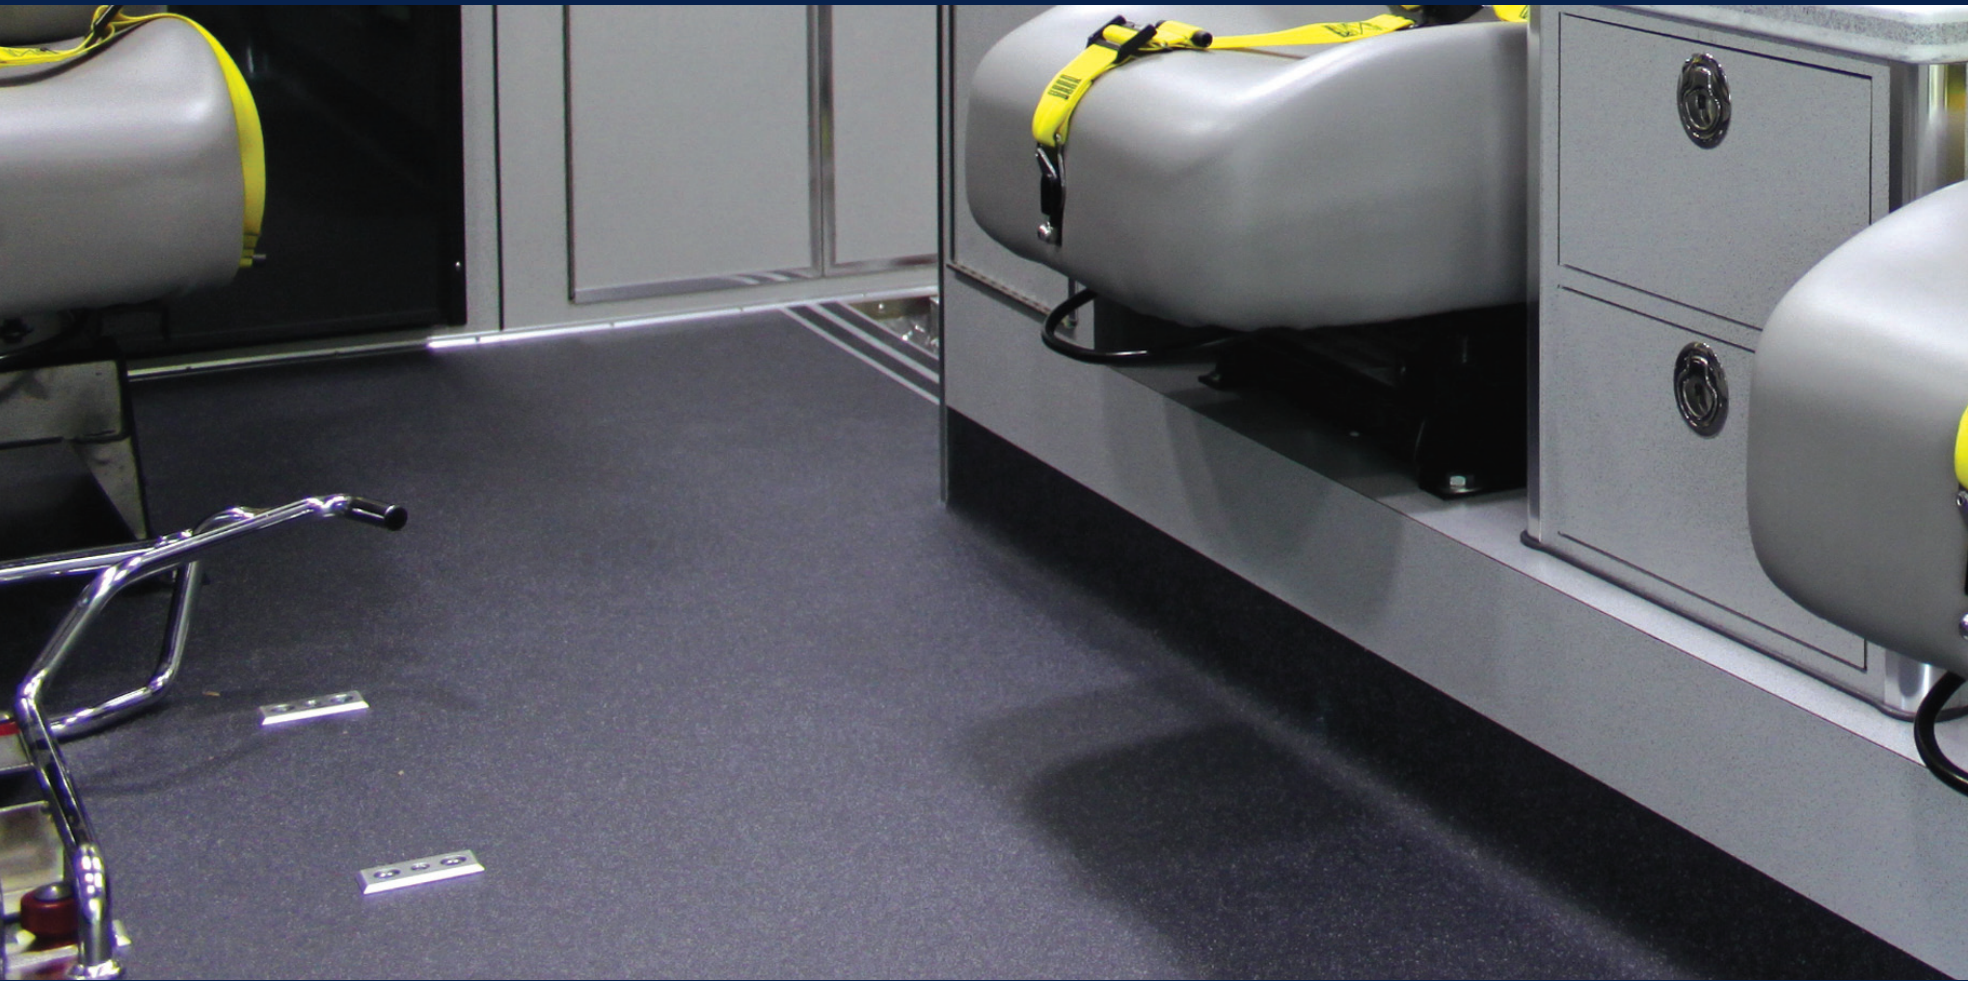

LONSEAL, INC.

928 E. 238TH STREET, CARSON, CA, 90745

310.830.7111

WWW.LONSEAL.COM

Printing limitations may not represent the true color of the product. If color match is critical, please call us to request a sample. For the most up-to-date color choices, go to LONSEAL.COM.