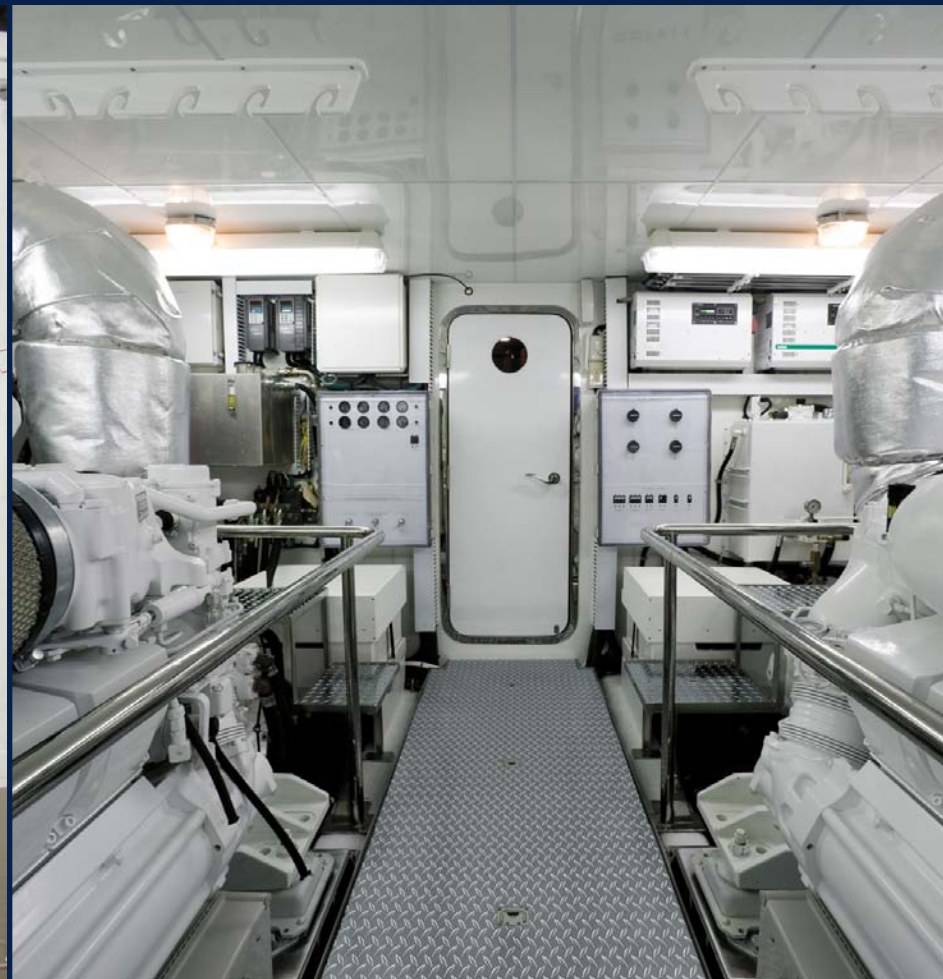

CM603
Oil Rubbed Bronze

CM604
Black Kettle

CM605
Dress Blues