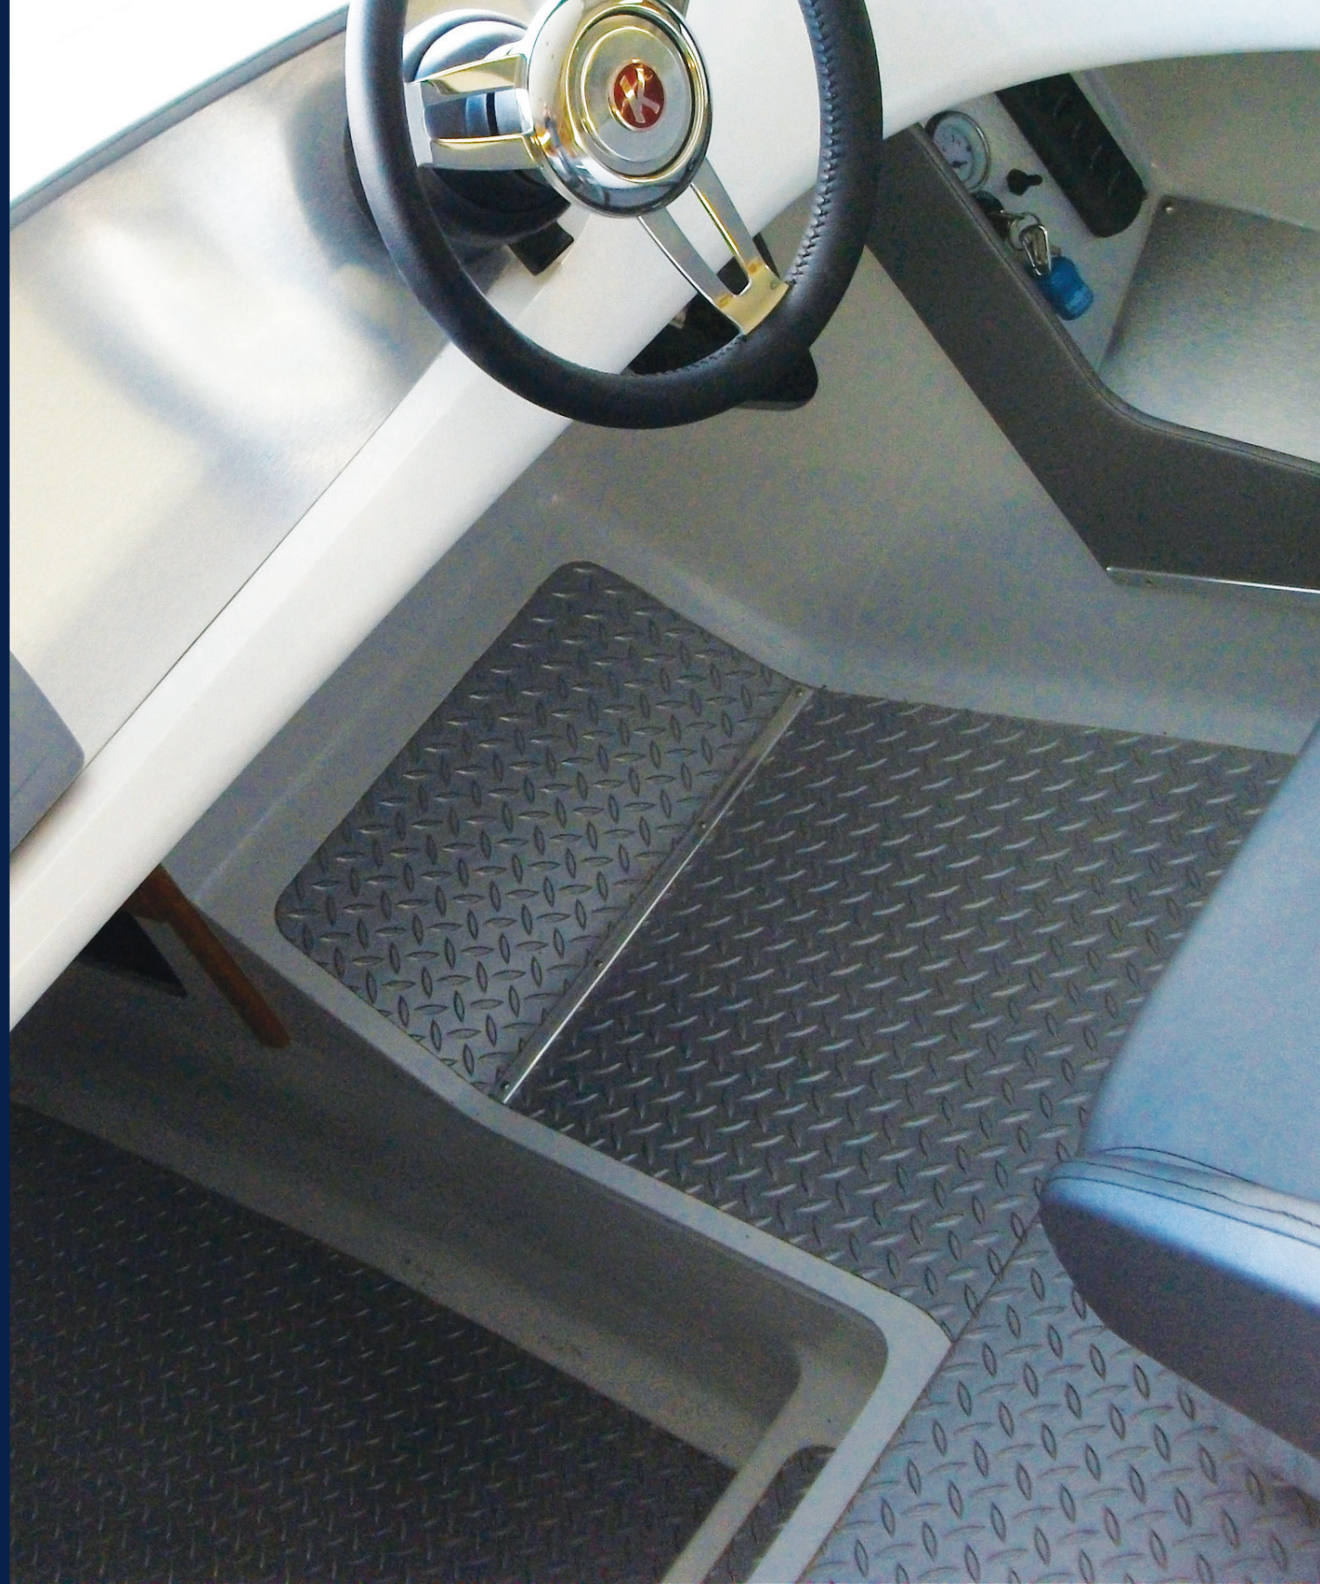

LONSEAL®

FLOORING

LONCOMMODORE®

MED and USCG Compliant

Offering the rugged endurance of classic steel plating, this durable resilient sheet flooring is Lonseal's toughest skid-resistant vinyl. Perfect for heavy-duty applications in all kinds of spaces.

MEETS MED 2014/90/EU Modules B&D
USCG CERTIFIED

PHTHALATE FREE

FEATURES *(data shown is nominal):*

Roll Width: 6 ft. (1.8 m)

Roll Length: 60 ft. (18.3 m)

Overall Thickness: 0.140 in. (3.5 mm)

Wear Layer Thickness: 0.060 in. (1.5 mm)

Weight: 0.8 lbs./sq. ft. (3.9 kg/m²)

⚠ WARNING: Cancer and Reproductive Harm-
www.P65Warnings.ca.gov