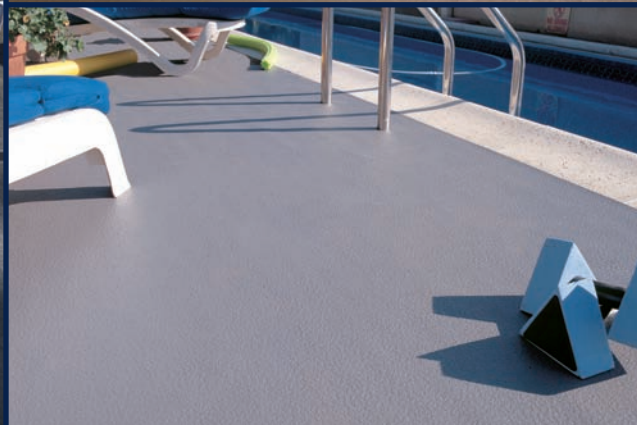

D752
Fairmont Green