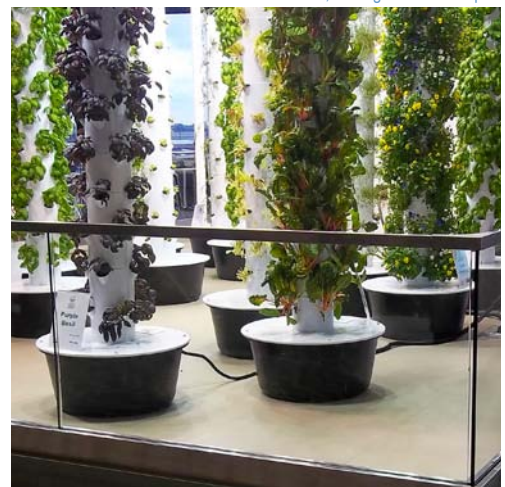

# LONDECK SIERRA

Mimicking the look of stucco with a slightly more subtle and crevassed surfacing than our regular Londeck offering, LONDECK SIERRA is similarly waterproof, weather-tolerant and holds up to heavy foot traffic.

## EXTERIOR

D721  
SIERRA  
CLIFF FACE\*

D723  
MOUNT TAN\*

D725  
SIERRA STONE

D726  
FAIRMOUNT  
GREEN

D727  
PLATINUM

D729  
TITANIUM

Londeck Sierra #D721 Sierra Cliff Face  
Rotunda Garden, Chicago - O'Hare Airport